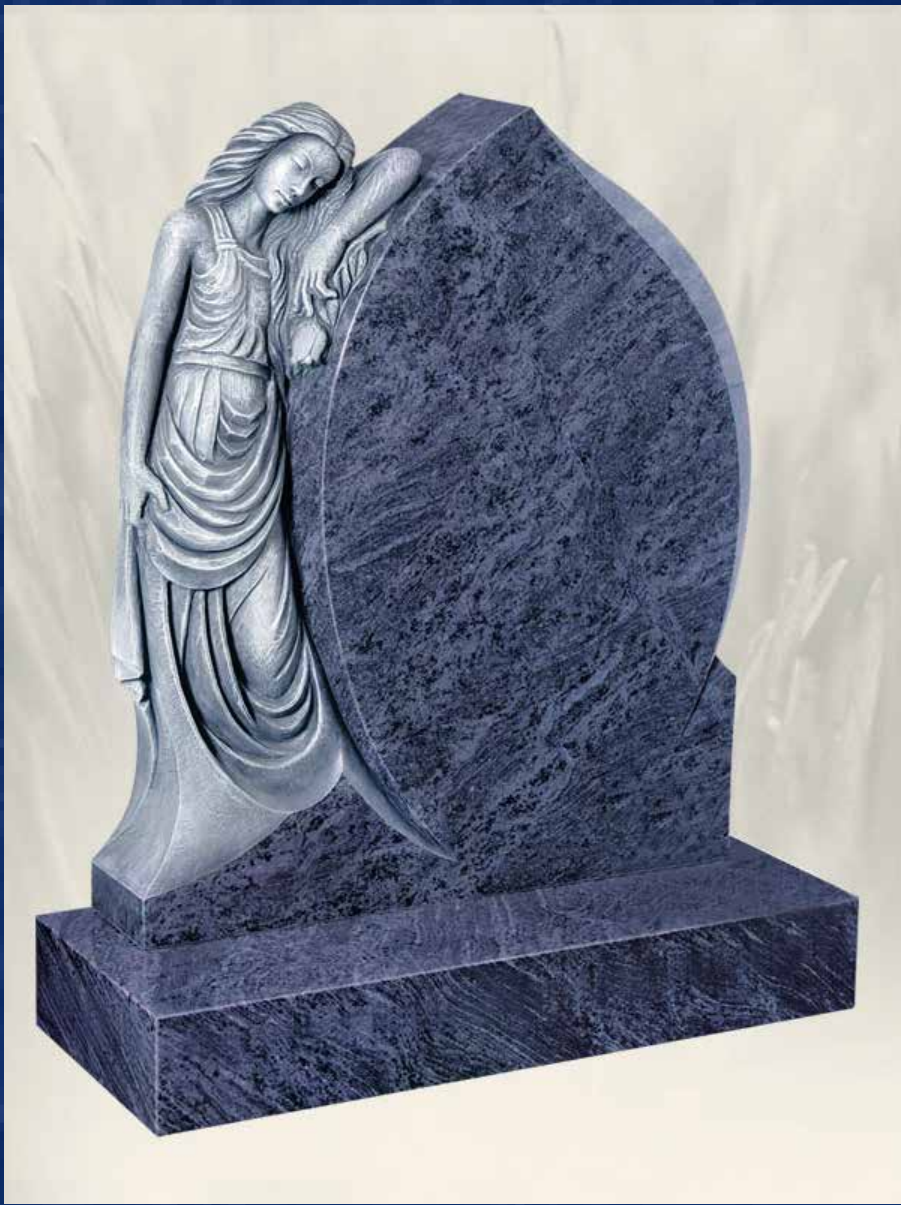

Single Flame on Double base and plinth in Aurora

Celtic Star and Base in Vizag Blue

Oval Steps on Base & Plinth Polished finish in Black

Rugby Ball on Double base in Vizag Blue

Rugby Ball on Base & Plinth in Black