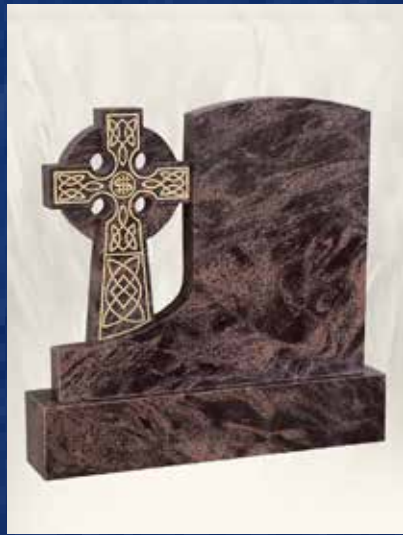

Scrolled Out Scroll with Base & Plinth

M6 with base & Plinth in Black

M6 with base & Plinth in Aurora

Dove Scroll with double base

A35 with engraved cross in Aurora

A35 with carved cross antique finish in Black on Plinth