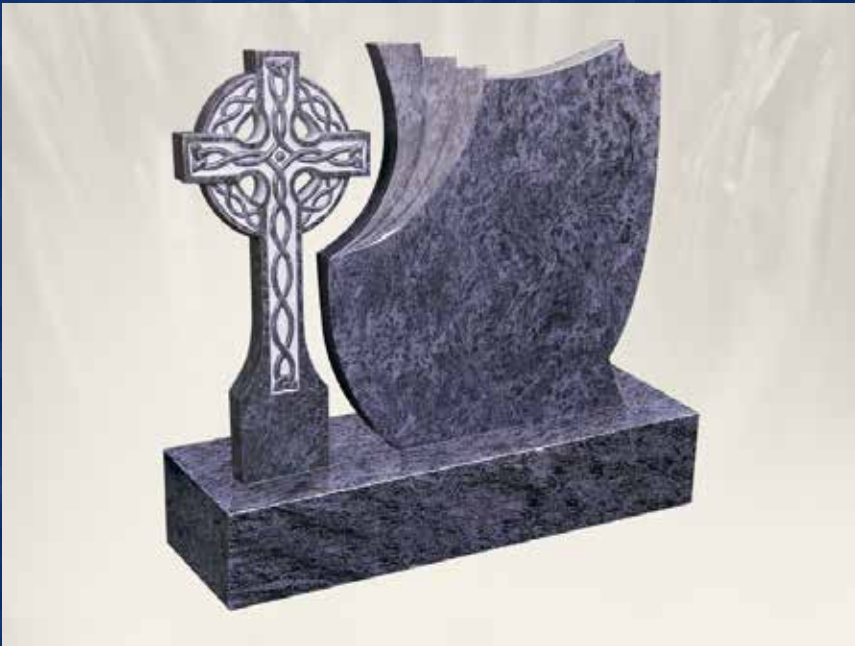

Est. 1898

HUGHES

memorials & stoneworks

Expert Stonemasons Since 1898

Redmond Place, Wexford - 053 91 23498
info@hugheswexford.ie

www.hugheswexford.ie

Papal Cross polished in Vizag Blue

Scrolled out scroll with antique finish carved roses in Aurora on Double Base