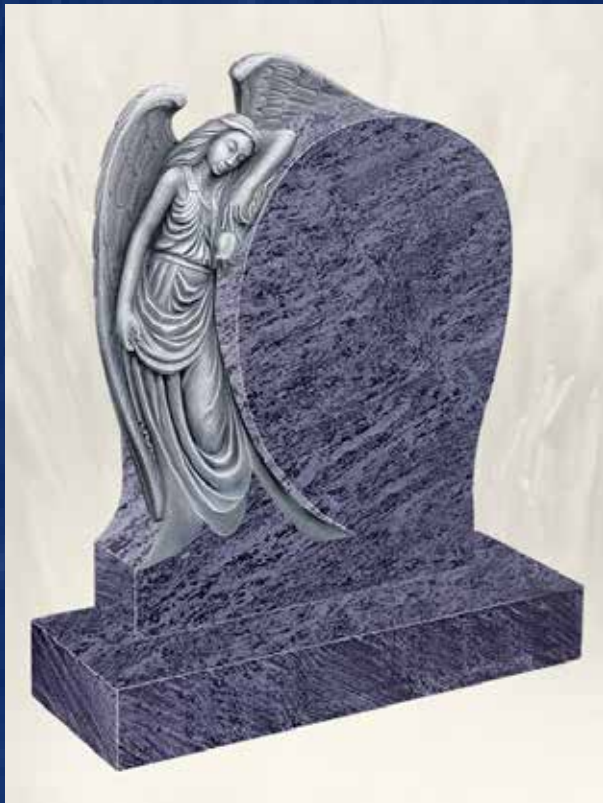

Angel Rose Antique Finish on Plinth in Vizag Blue