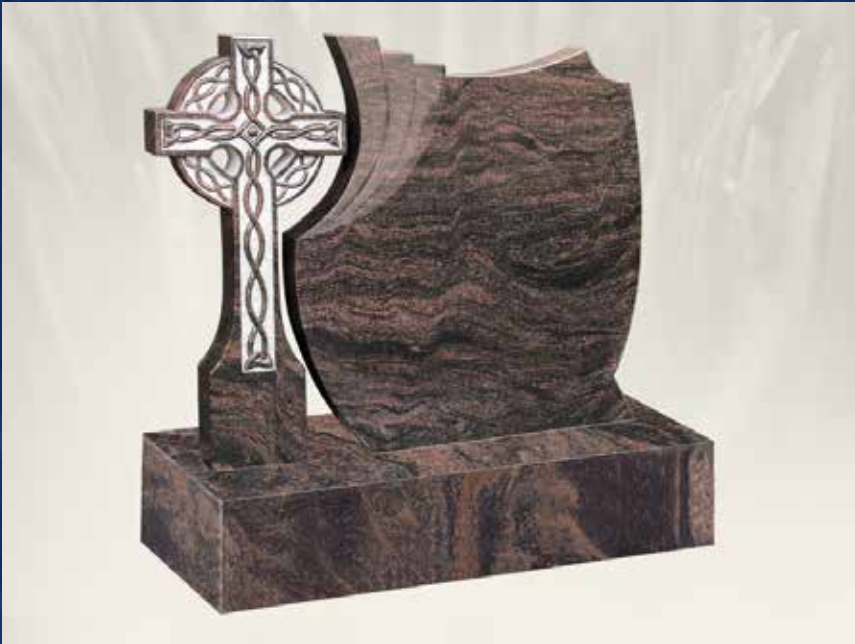

Est. 1898

HUGHES

memorials & stoneworks

Expert Stonemasons Since 1898

Redmond Place, Wexford - 053 91 23498
info@hugheswexford.ie

www.hugheswexford.ie

Papal Cross polished in Vizag Blue

Scrolled out scroll with antique finish carved roses in Aurora on Double Base