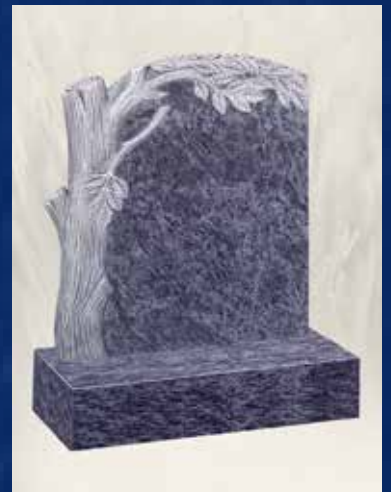

Papal Cross polished in Aurora

Trawler in Vizag Blue

Cross & Shroud in Vizag Blue

Praying Angel in antique finish in Black on Plinth

Carved Tree in Vizag Blue

RTFS Wide on Double Base in Vizag Blue

RTFS Wide on Base & Plinth in Aurora