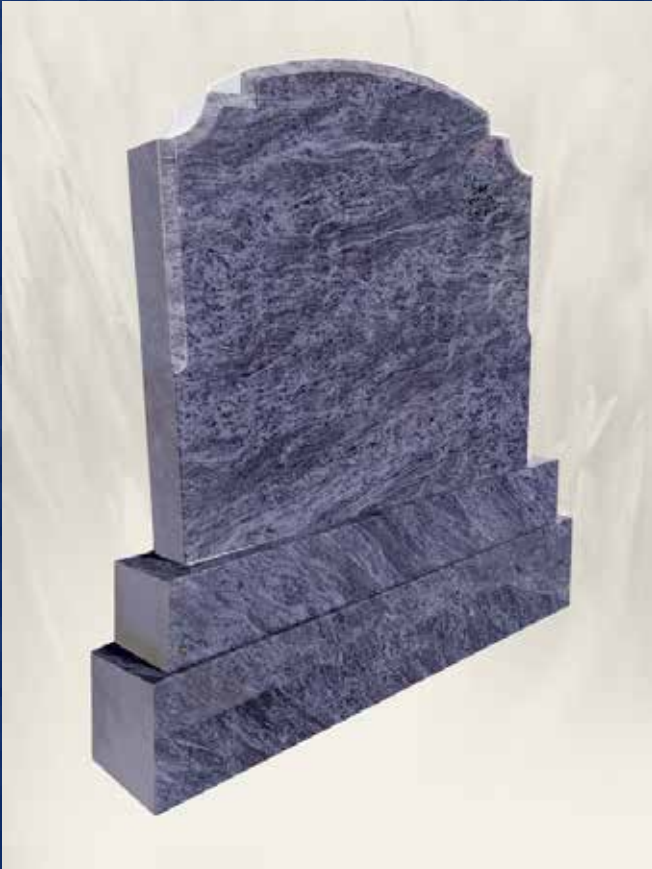

Papal Cross polished in Aurora

Trawler in Vizag Blue

Cross & Shroud in Vizag Blue

Praying Angel in antique finish in Black on Plinth

Carved Tree in Vizag Blue

RTFS Wide on Double Base in Vizag Blue

RTFS Wide on Base & Plinth in Aurora